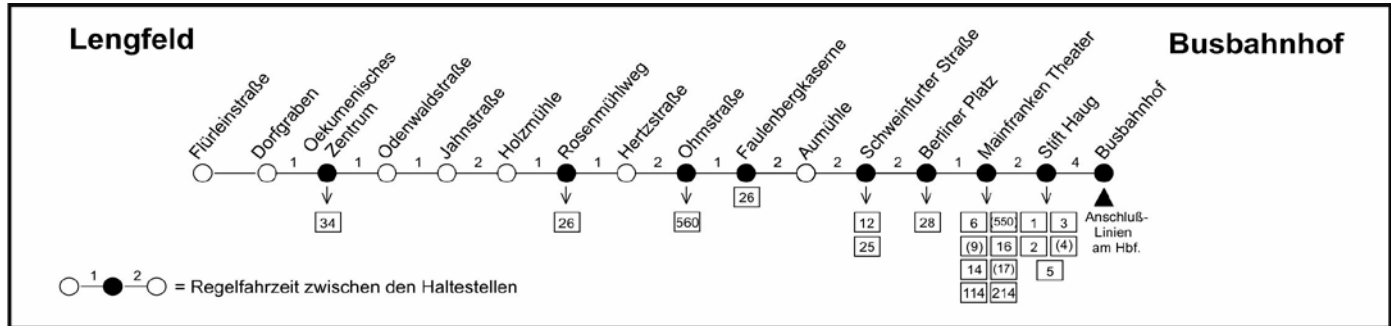

20 Lengfeld - Aumühle - Busbahnhof

Weitere Fahrten siehe Linie 21 Lengfeld - Lindleinsmühle - Busbahnhof und Linie 26 Pilzgrund - Busbahnhof

Würzburger Straßenbahn GmbH

		Montags-freitags																	
Linie		E																	
Verkehrshinweis		S				A				S				B					
Sonnfeld		05:34	06:13	06:37	06:47	06:57	06:57	-	07:12	-	07:42	08:02	08:24	08:54	09:24	09:54	10:24	10:54	11:24
Flürleinstraße	ab	05:48	06:20	06:48	07:00	07:07	07:08	07:12	07:20	07:50	07:55	08:10	08:35	09:05	09:35	10:05	10:35	11:05	11:35
Dorfgraben		05:48	06:20	06:48	07:00	07:07	07:08	07:12	07:20	07:50	07:55	08:10	08:35	09:05	09:35	10:05	10:35	11:05	11:35
Oekumenisches Zentrum		05:49	06:21	06:49	07:01	07:09	07:09	07:13	07:21	07:51	07:56	08:11	08:36	09:06	09:36	10:06	10:36	11:06	11:36
Odenwaldstraße		05:50	06:22	06:50	07:02	07:10	07:10	07:14	07:22	07:52	07:57	08:12	08:37	09:07	09:37	10:07	10:37	11:07	11:37
Jahnstraße		05:51	06:23	06:51	07:03	07:11	07:12	07:15	07:23	07:53	07:58	08:13	08:38	09:08	09:38	10:08	10:38	11:08	11:38
Holzmühle		05:52	06:24	06:52	07:04	07:13	07:13	07:16	07:24	07:54	07:59	08:15	08:40	09:10	09:40	10:10	10:40	11:10	11:40
Rosenmühlweg		05:53	06:25	06:53	07:05	07:14	07:14	07:17	07:25	07:55	08:00	08:16	08:41	09:11	09:41	10:11	10:41	11:11	11:41
Hertzstraße		05:54	06:27	06:55	07:07	07:16	07:16	07:19	07:27	07:57	08:02	08:17	08:42	09:12	09:42	10:12	10:42	11:12	11:42
Ohmstraße		05:55	06:28	06:56	07:08	07:17	07:17	07:20	07:28	07:58	08:03	08:19	08:44	09:14	09:44	10:14	10:44	11:14	11:44
Faulenbergkaserne		05:56	06:29	06:57	07:09	07:18	07:19	07:21	07:29	07:59	08:04	08:20	08:45	09:15	09:45	10:15	10:45	11:15	11:45
Aumühle		05:58	06:31	06:59	07:11	-	07:21	07:23	07:31	08:01	08:06	08:22	08:47	09:17	09:47	10:17	10:47	11:17	11:47
Schweinfurter Straße		06:00	06:33	07:01	07:14	-	07:24	07:26	07:34	08:04	08:09	08:24	08:49	09:19	09:49	10:19	10:49	11:19	11:49
Berliner Platz		06:01	06:34	07:02	07:17	-	07:27	07:29	07:37	08:07	08:12	08:26	08:51	09:21	09:51	10:21	10:51	11:21	11:51
Mainfranken Theater		06:02	06:35	07:03	07:18	-	07:28	07:30	07:38	08:08	08:13	08:27	08:52	09:22	09:52	10:22	10:52	11:22	11:52
Stift Haug		06:04	06:37	07:05	07:21	-	07:31	07:33	07:41	08:11	08:16	08:29	08:54	09:24	09:54	10:24	10:54	11:24	11:54
Busbahnhof	an	06:07	06:41	07:09	07:25	-	07:35	07:37	07:45	08:15	08:20	08:33	08:58	09:28	09:58	10:28	10:58	11:28	11:58

A = verkehrt nur an Schultagen - fährt über Heimgarten - Wittelsbacherplatz wie Linie 10 bis Sanderring an: 7:41 Uhr
B = verkehrt nur an schulfreien Tagen ab Sonnfeld
S = verkehrt nur an Schultagen